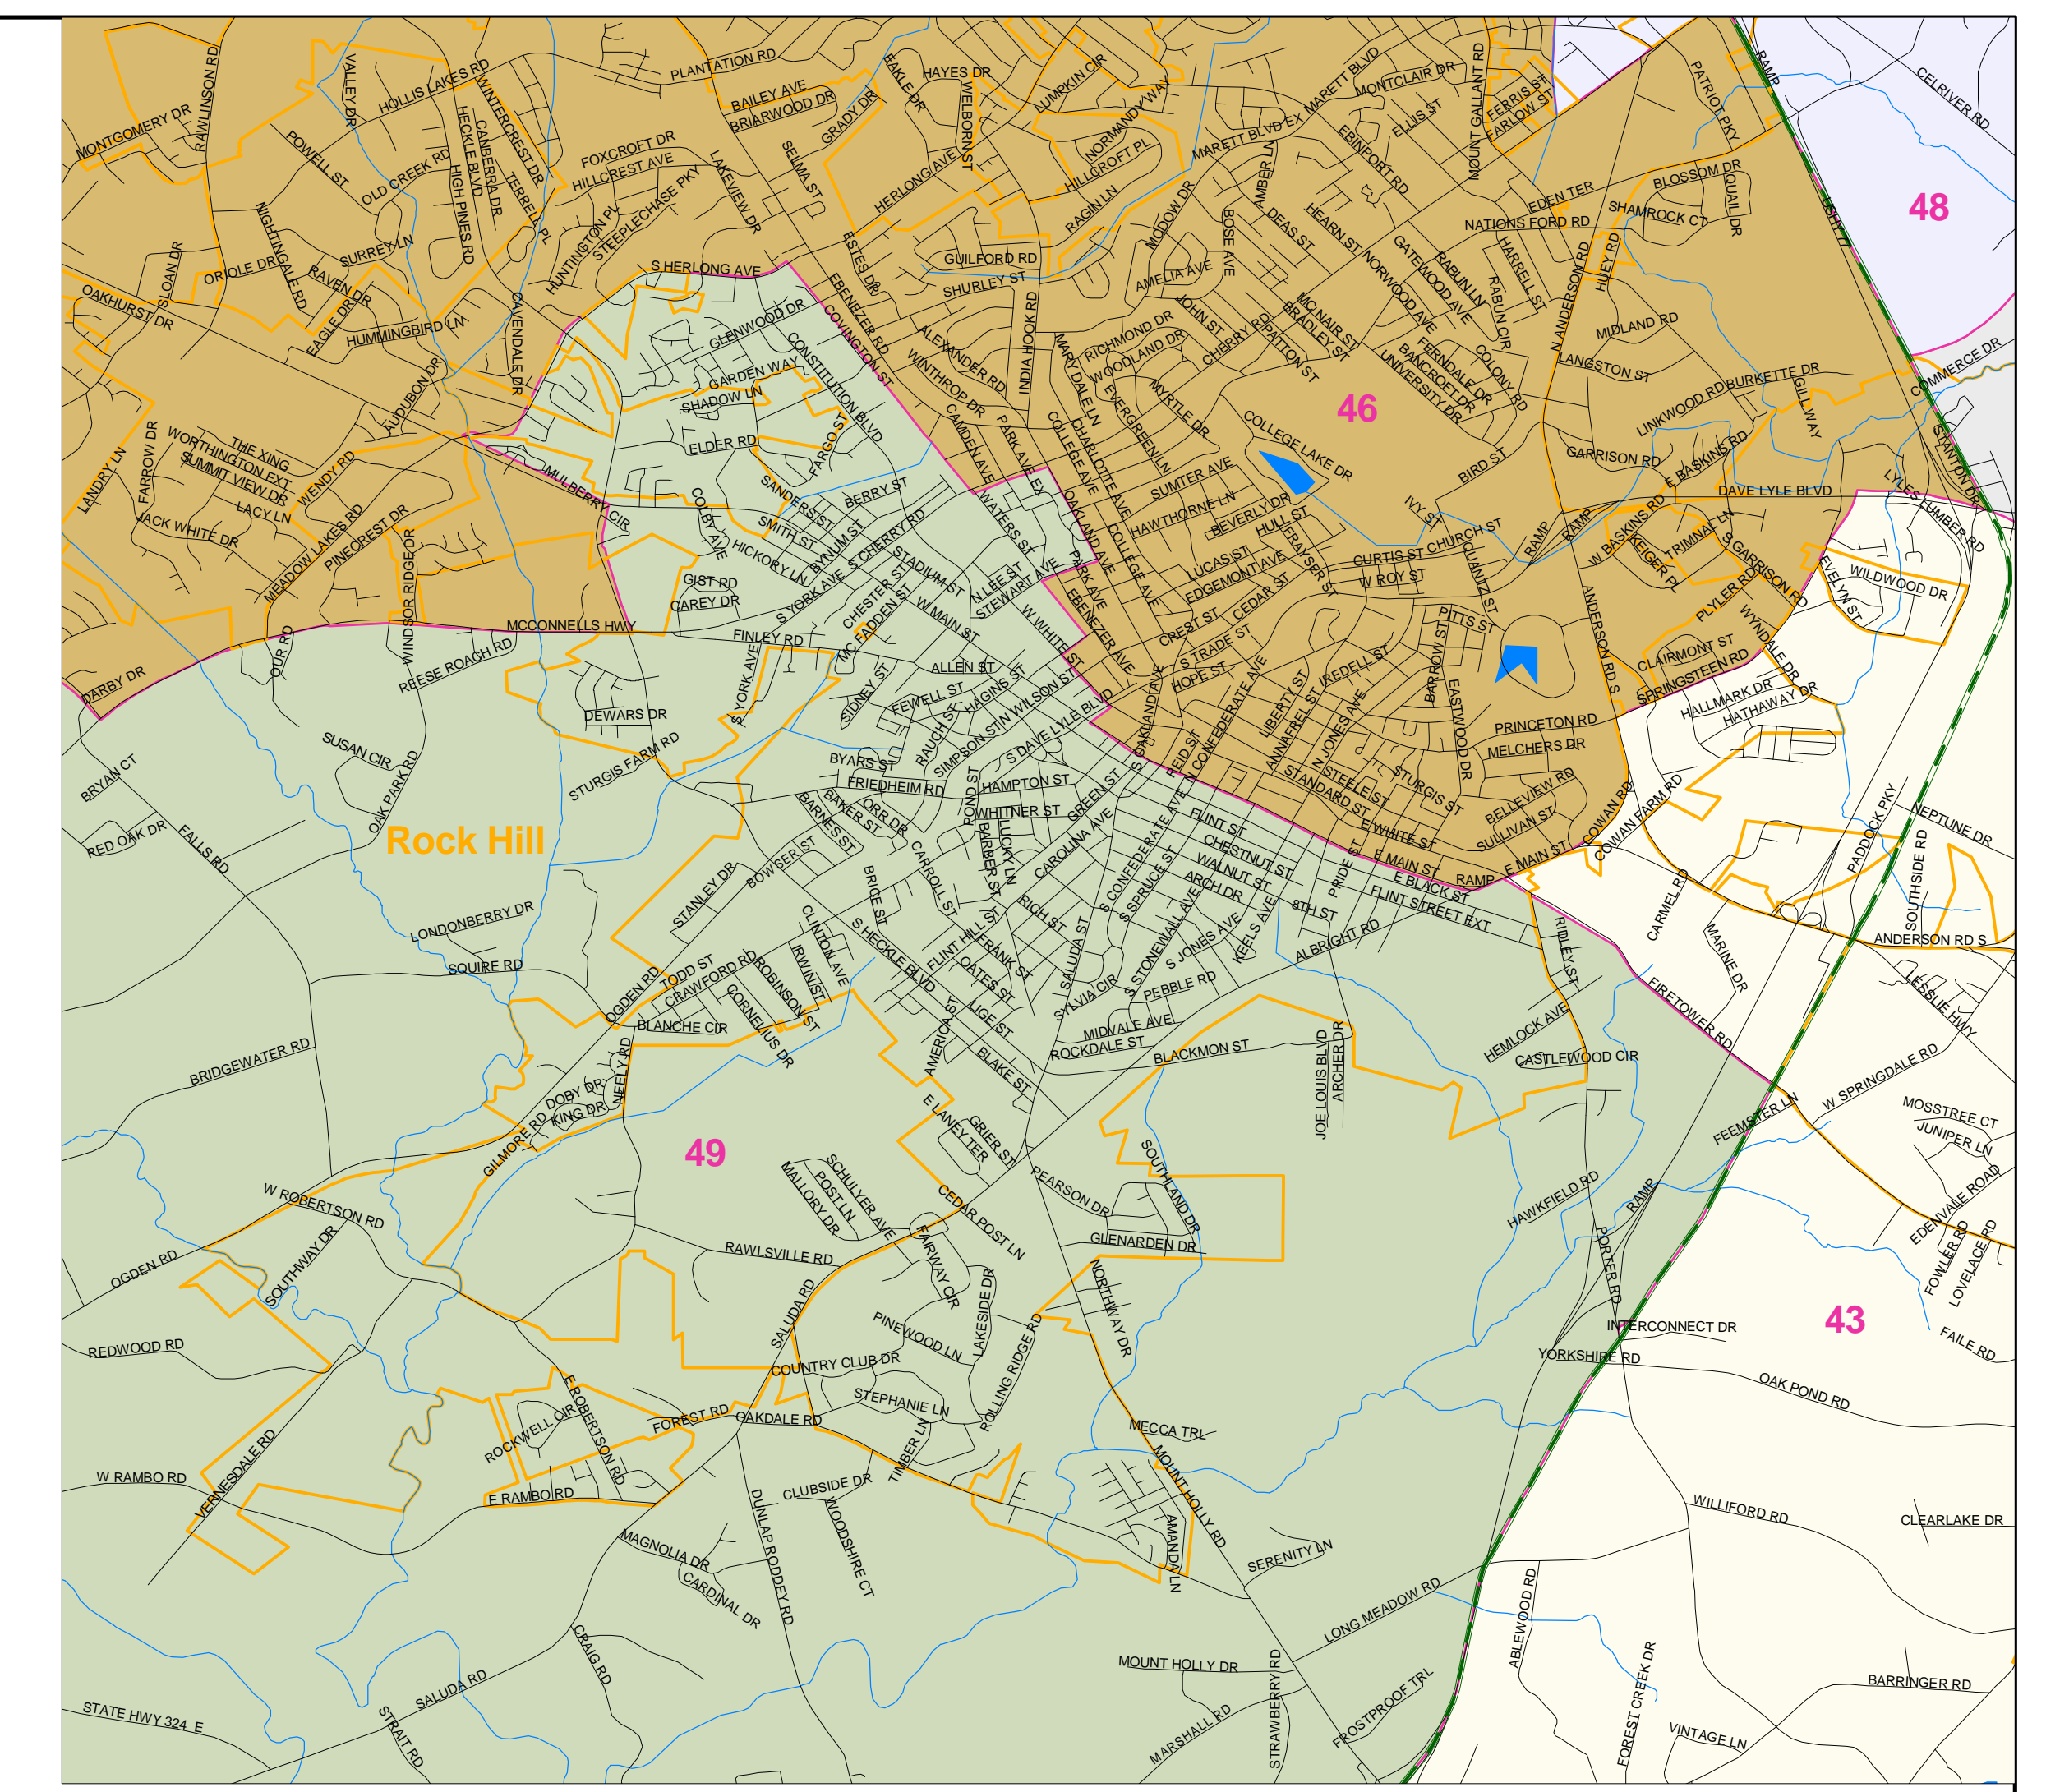

## House Districts

### York County

As proposed in S.591  
Passed by the S.C. General Assembly  
June 2003

As of the date of this printing, Bill S.591 has not been Precleared  
under Section 5 of the Voting Rights Act by U.S. Department of Justice.

#### Legend

-  Interstates
-  2000 Corporate Boundaries

\*\* This map is not for resale or redistribution \*\*

Rock Hill Inset